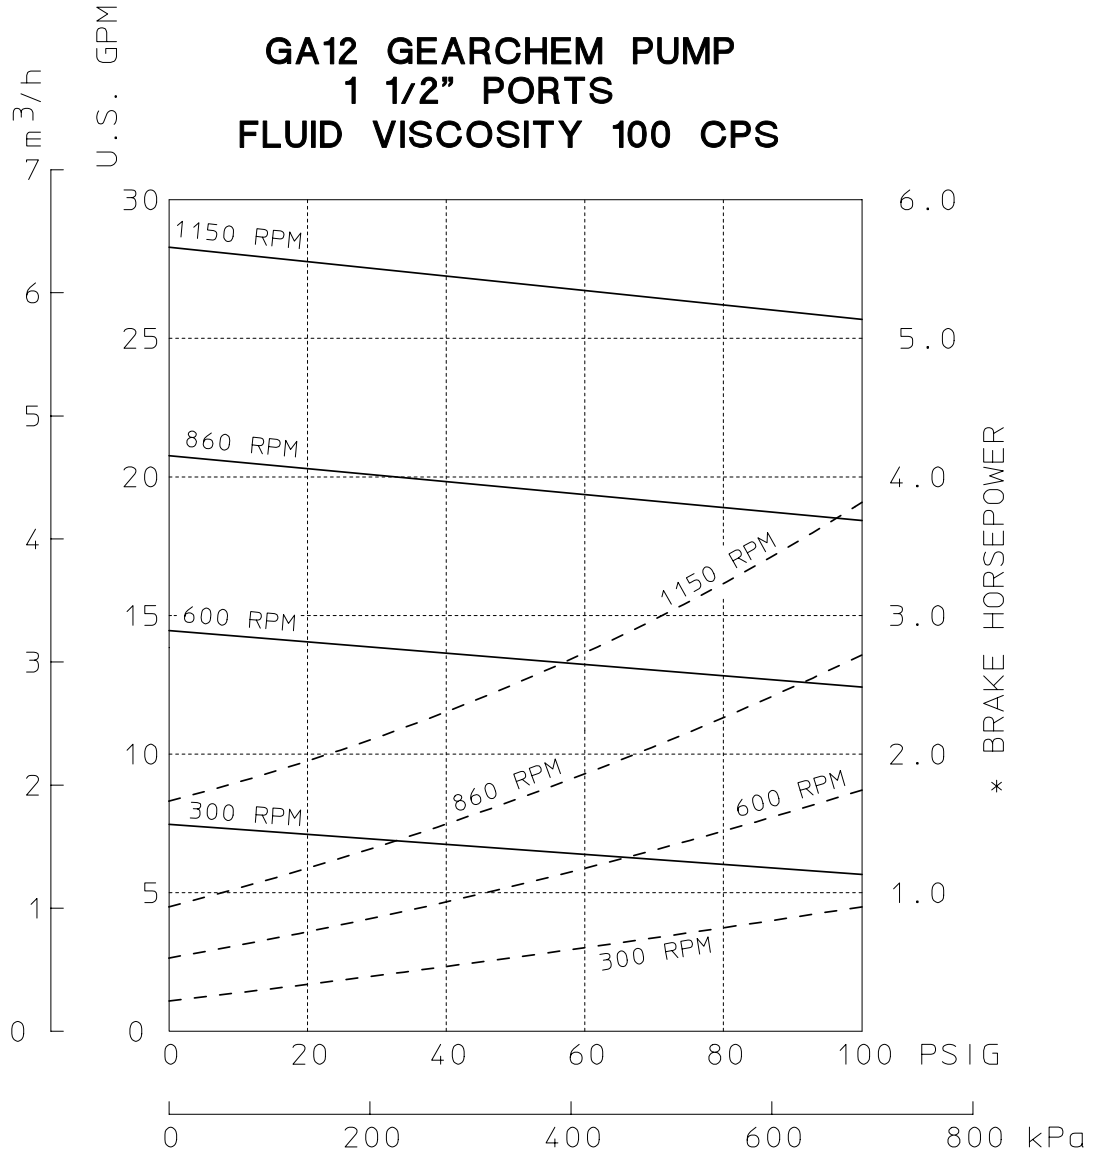

**GA12 GEARCHEM PUMP
1 1/2" PORTS
FLUID VISCOSITY 100 CPS**

* BRAKE HORSEPOWER SHOWN AS DASHED CURVES

ECO	PULSAFEEDER A Unit of IDEX Corporation
PERFORMANCE CURVE GA12	
DWN BY: PTP	AE00060-002
DATE: 02/11/98	