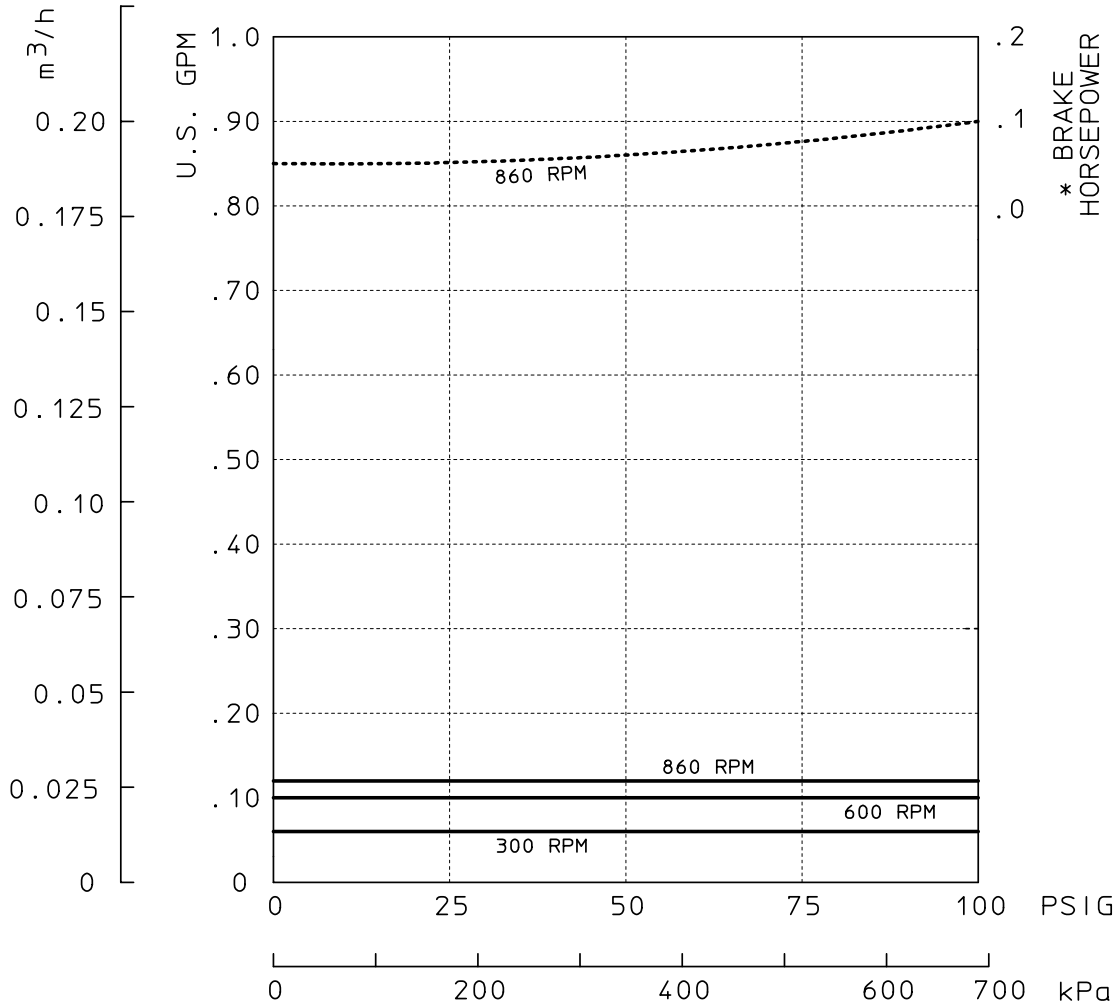

**GMC1 ISOCHEM PUMP
1/4" PORTS
FLUID VISCOSITY 1000 CPS**

ALL DIMENSIONS ARE IN INCHES
Isochem **PULSAFEEDER**
A Unit of IDEX Corporation

PERFORMANCE CURVE
 GMC 1

SECTION/PAGE	GMC1 / 14
EFFECTIVE	10/12/01
SUPERSEDES	NEW

DWN BY: PTP	AE00083-000
DATE: 10/12/01	

REF	REVISION UPDATE	DATE
-----	-----------------	------