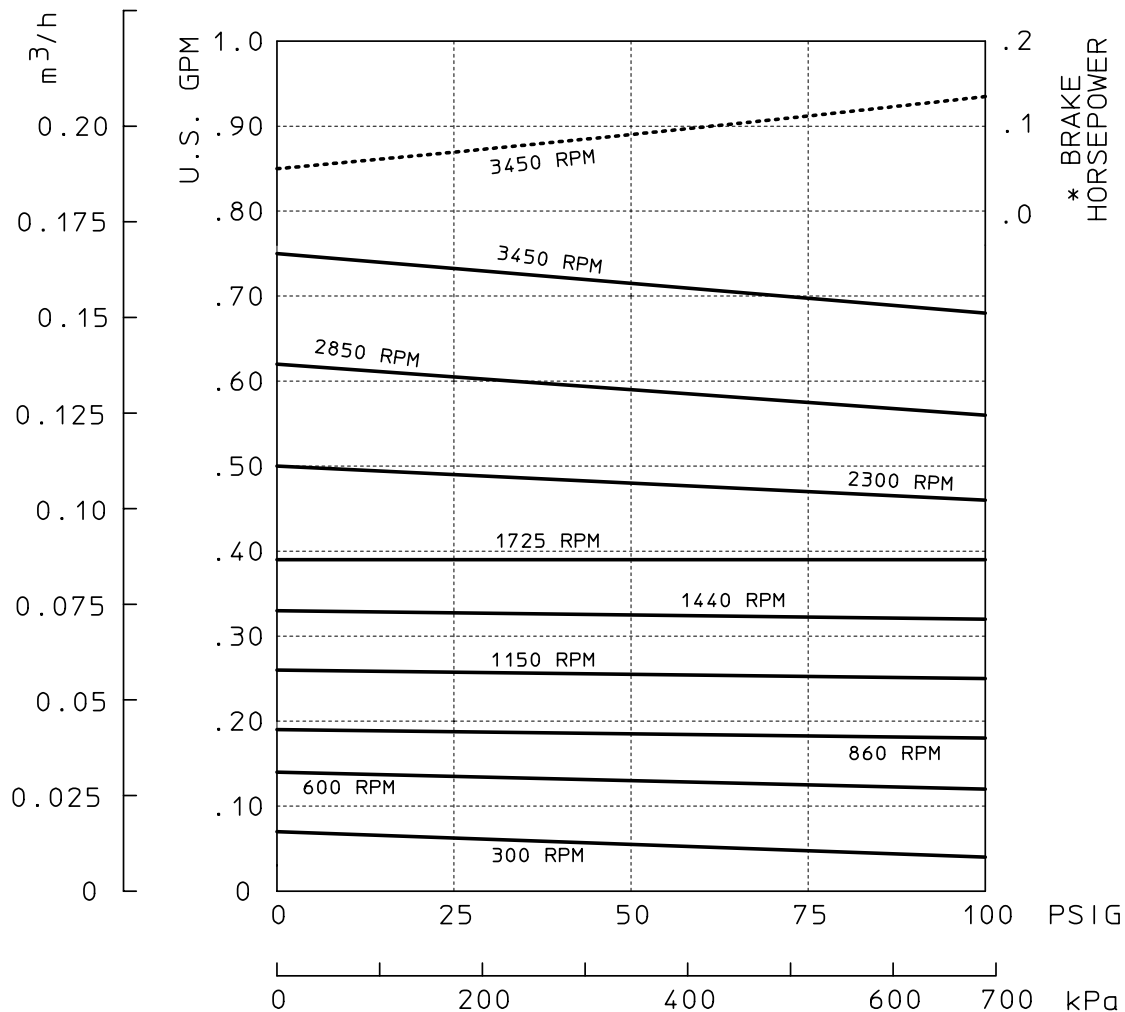

GMC1 ISOICHEM PUMP 1/4" PORTS FLUID VISCOSITY 100 CPS

ALL DIMENSIONS ARE IN INCHES
Isochem **PULSAFEEDER**
A Unit of IDEX Corporation

PERFORMANCE CURVE
 GMC 1

SECTION/PAGE	GMC1 / 11
EFFECTIVE	10/12/01
SUPERSEDES	NEW

DWN BY: PTP	AE00080-000
DATE: 10/12/01	

REF	REVISION UPDATE	DATE
-----	-----------------	------