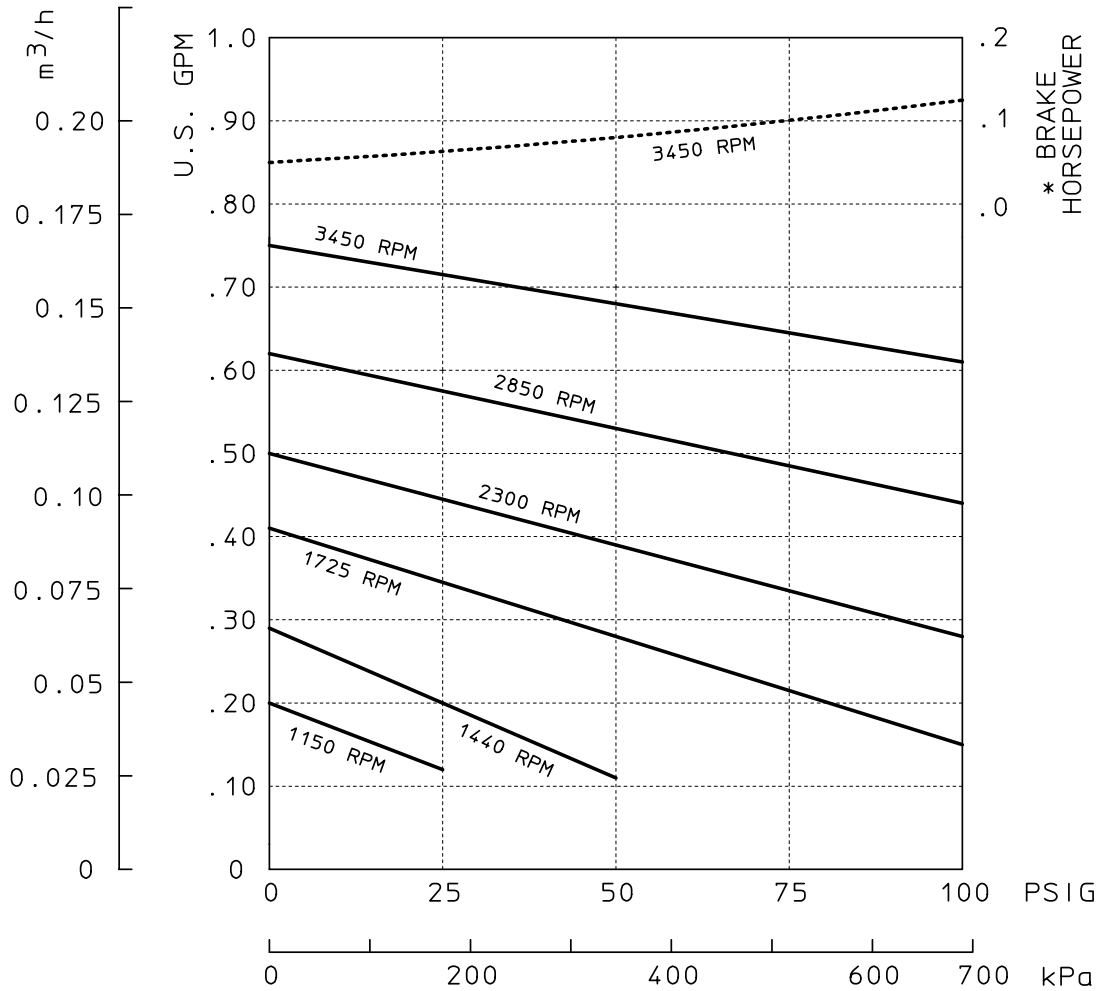

GMC1 ISOICHEM PUMP 1/4" PORTS FLUID VISCOSITY 1 CPS

ALL DIMENSIONS ARE IN INCHES

PERFORMANCE CURVE
GMC 1

SECTION/PAGE	GMC 1 / 10
EFFECTIVE	10/12/01
SUPERSEDES	NEW

DWN BY: PTP
DATE: 10/12/01

AE00079-000

REF	REVISION UPDATE	DATE
-----	-----------------	------