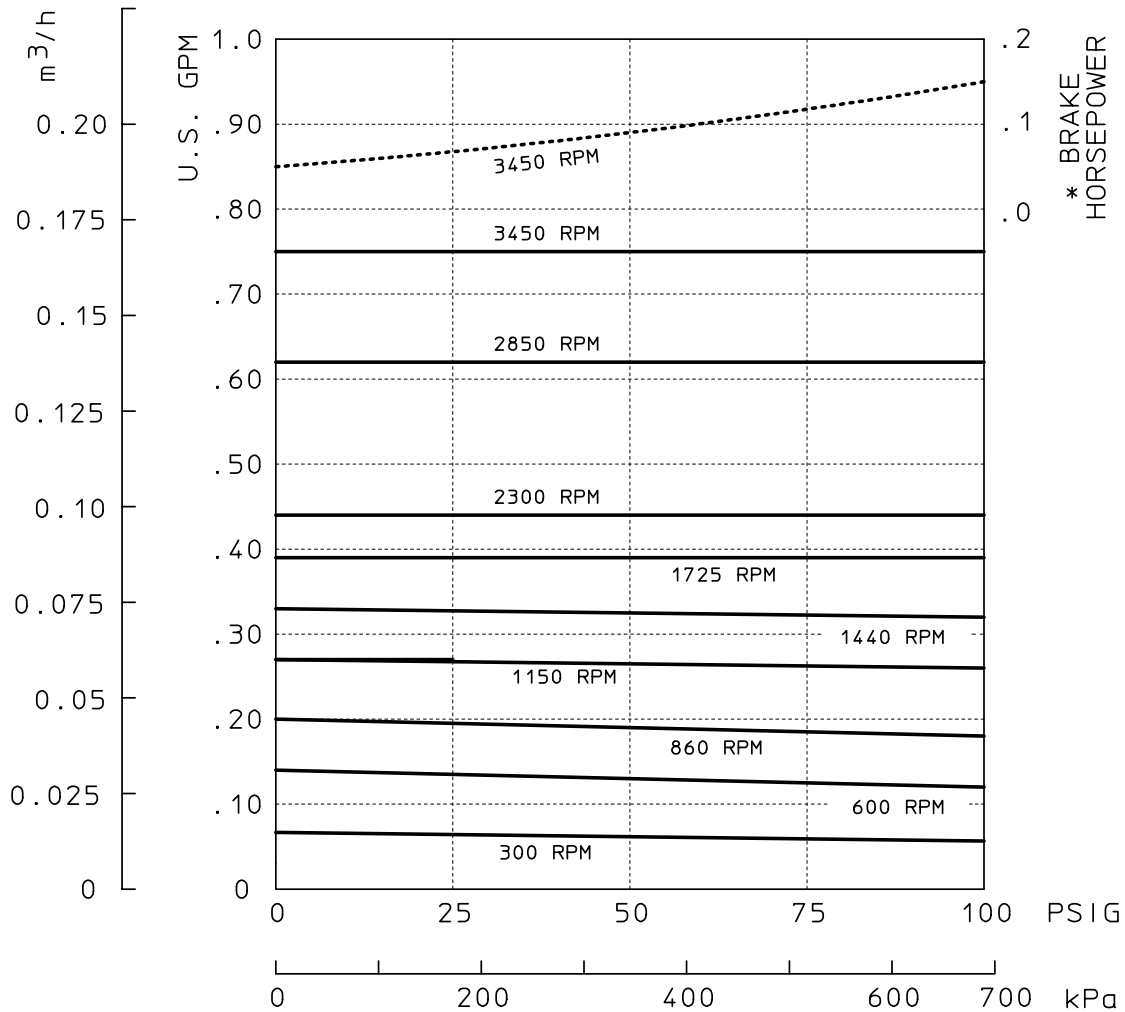

GMC1 ISOICHEM PUMP 1/4" PORTS FLUID VISCOSITY 250 CPS

ALL DIMENSIONS ARE IN INCHES
Isochem **PULSAFEEDER**
A Unit of IDEX Corporation

PERFORMANCE CURVE
 GMC 1

SECTION/PAGE	GMC1 / 12
EFFECTIVE	10/12/01
SUPERSEDES	NEW