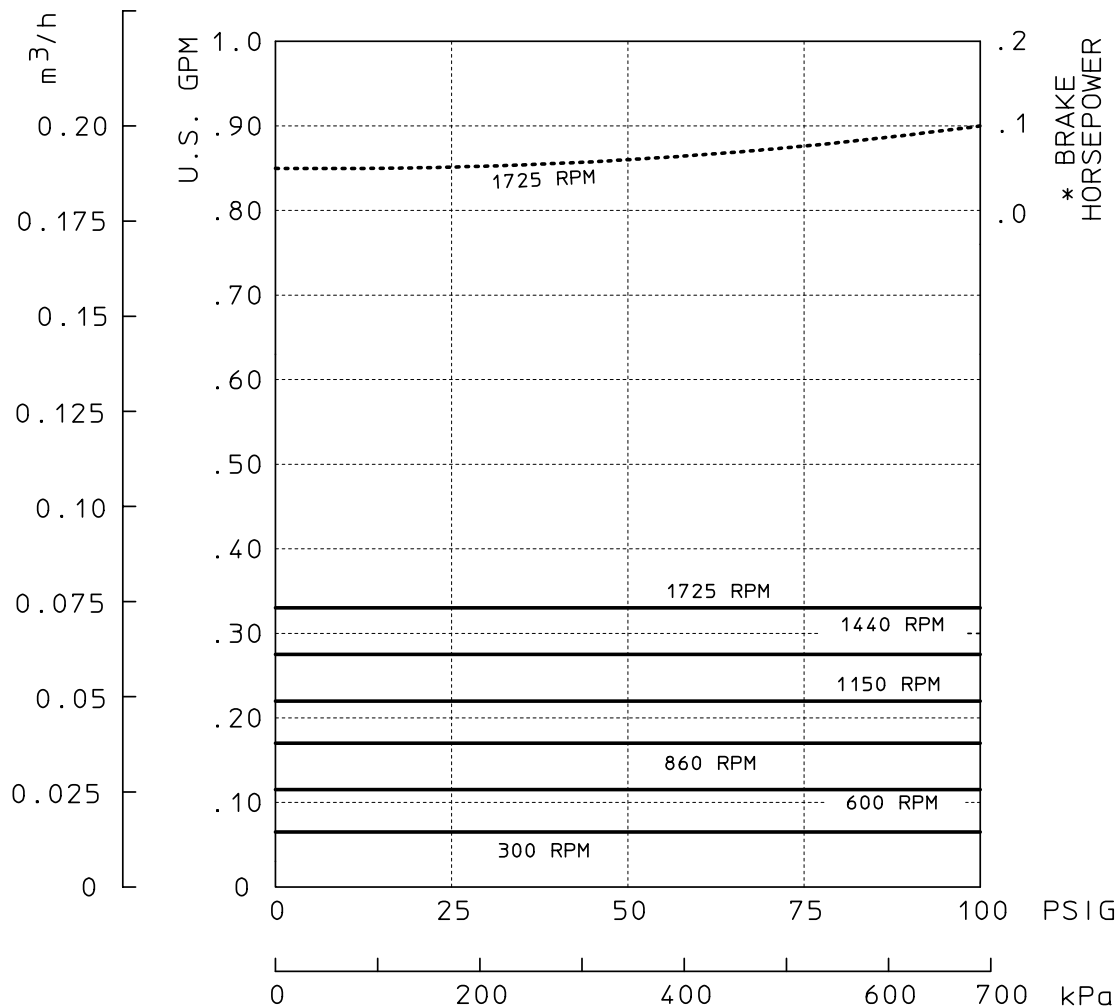

GMC1 ISOCHEM PUMP
1/4" PORTS
FLUID VISCOSITY 600 CPS

ALL DIMENSIONS ARE IN INCHES
Isochem **PULSAFEEDER**
 A Unit of IDEX Corporation

PERFORMANCE CURVE
 GMC 1

DWN BY: PTP
 DATE: 10/12/01 **AE00082-000**

SECTION/PAGE	GMC 1 / 13
EFFECTIVE	10/12/01
SUPERSEDES	NEW